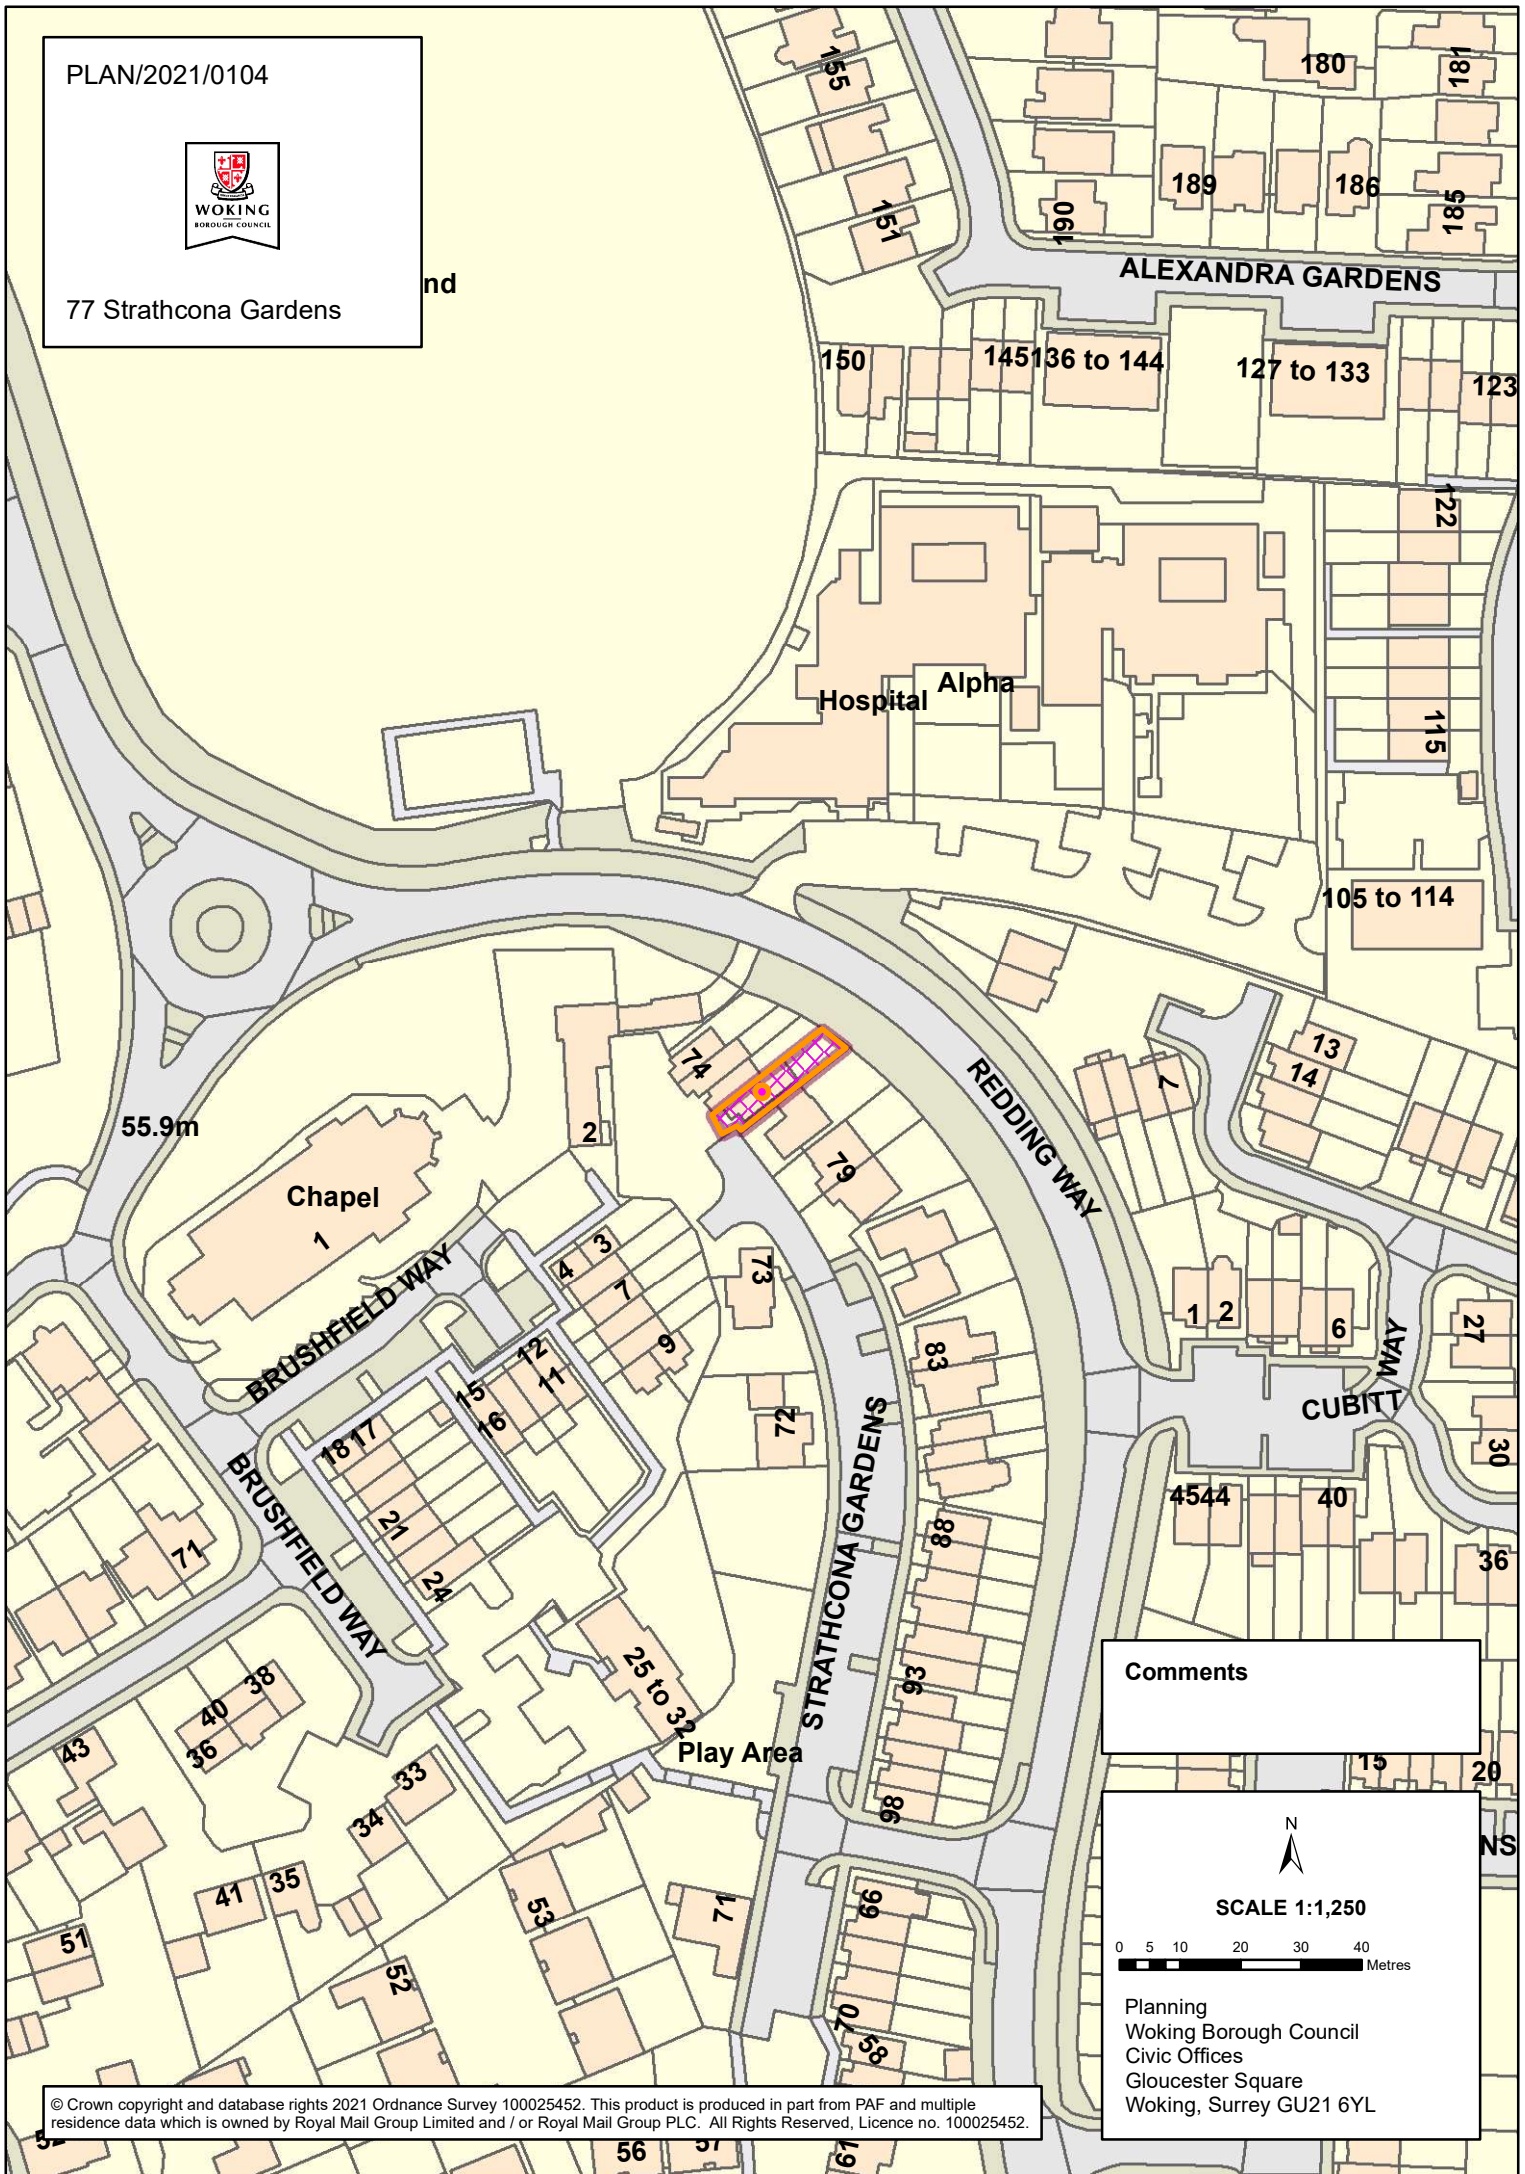

PLAN/2021/0104

77 Strathcona Gardens

nd

Comments

SCALE 1:1,250

Planning
Woking Borough Council
Civic Offices
Gloucester Square
Woking, Surrey GU21 6YL